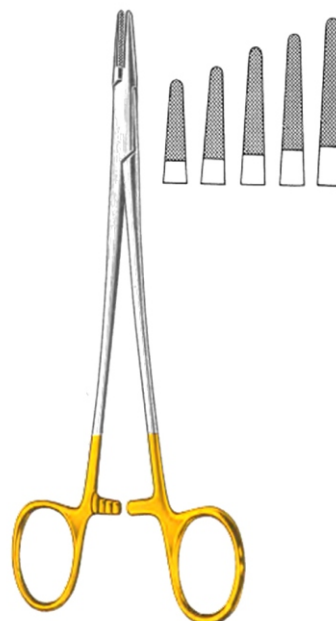

EV-25129-13

EV-25154-14

EV-25134-13

EV-25164-15
EV-25164-18
EV-25164-20

EV-25184-14
EV-25184-16
EV-25184-20

- | | | |
|-------------|---|--------|
| EV-25120-12 | DERF Needle Holder, T.C. Inlays, (12.1cm) | 4-3/4" |
| EV-25129-13 | WEBSTER Needle Holder, Smooth Jaws, T.C. Inlays, (12.7cm) | 5" |
| EV-25154-14 | BAUMGARTNER Needle Holder, T.C. Inlays, (14cm) | 5-1/2" |
| EV-25134-13 | HALSEY Needle Holder, Smooth Jaws, T.C. Inlays, (12.7cm) | 5" |
| EV-25164-15 | CRILE-WOOD Needle Holder, T.C. Inlays, (15.2cm) | 6" |
| EV-25164-18 | CRILE-WOOD Needle Holder, T.C. Inlays, (18cm) | 7" |
| EV-25164-20 | CRILE-WOOD Needle Holder, T.C. Inlays, (20cm) | 8" |
| EV-25184-14 | MAYO-HEGAR Needle Holder, T.C. Inlays, (14cm) | 5-1/2" |
| EV-25184-16 | MAYO-HEGAR Needle Holder, T.C. Inlays, (16cm) | 6" |
| EV-25184-20 | MAYO-HEGAR Needle Holder, T.C. Inlays, (20.3cm) | 8" |

20-642-18

20-642-20

20-642-23

20-643-20

20-672-14

20-672-16

20-672-19

- | | | |
|-------------|---|---------|
| EV-25184-24 | MAYO-HEGAR Needle Holder, T.C. Inlays, (24cm) | 9" |
| EV-25184-26 | MAYO-HEGAR Needle Holder, T.C. Inlays, (26cm) | 10-1/2" |
| EV-25254-27 | MAYO-HEGAR Needle Holder, T.C. Inlays, (27cm) | 12" |
| EV-25324-18 | SAROT Needle Holder, Light Model, T.C. Inlays, (18.4cm) | 7-1/4" |
| EV-25414-14 | OLSEN-HEGAR Needle Holder, T.C. Inlays, (14cm) | 5-1/2" |
| EV-25414-17 | OLSEN-HEGAR Needle Holder, T.C. Inlays, (16.5cm) | 6-1/2" |
| EV-25414-18 | OLSEN-HEGAR Needle Holder, T.C. Inlays, (19.1cm) | 7-1/2" |