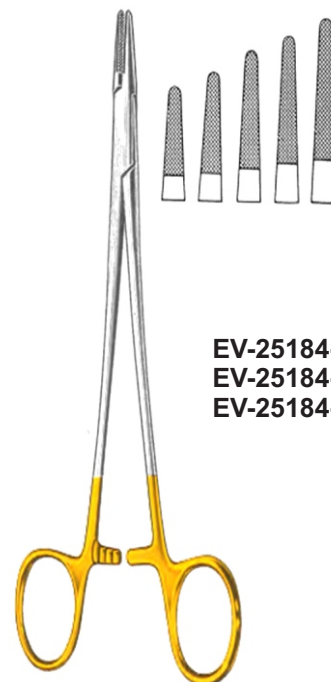

EV-25129-13

EV-25154-14

EV-25134-13

EV-25164-15
EV-25164-18
EV-25164-20

EV-25184-14
EV-25184-16
EV-25184-20

- | | | |
|-------------|---|--------|
| EV-25120-12 | DERF Needle Holder, T.C. Inlays, (12.1cm) | 4-3/4" |
| EV-25129-13 | WEBSTER Needle Holder, Smooth Jaws, T.C. Inlays, (12.7cm) | 5" |
| EV-25154-14 | BAUMGARTNER Needle Holder, T.C. Inlays, (14cm) | 5-1/2" |
| EV-25134-13 | HALSEY Needle Holder, Smooth Jaws, T.C. Inlays, (12.7cm) | 5" |
| EV-25164-15 | CRILE-WOOD Needle Holder, T.C. Inlays, (15.2cm) | 6" |
| EV-25164-18 | CRILE-WOOD Needle Holder, T.C. Inlays, (18cm) | 7" |
| EV-25164-20 | CRILE-WOOD Needle Holder, T.C. Inlays, (20cm) | 8" |
| EV-25184-14 | MAYO-HEGAR Needle Holder, T.C. Inlays, (14cm) | 5-1/2" |
| EV-25184-16 | MAYO-HEGAR Needle Holder, T.C. Inlays, (16cm) | 6" |
| EV-25184-20 | MAYO-HEGAR Needle Holder, T.C. Inlays, (20.3cm) | 8" |

20-642-18

20-642-20

20-642-23

20-643-20

20-672-14

20-672-16

20-672-19

- | | | |
|-------------|---|---------|
| EV-25184-24 | MAYO-HEGAR Needle Holder, T.C. Inlays, (24cm) | 9" |
| EV-25184-26 | MAYO-HEGAR Needle Holder, T.C. Inlays, (26cm) | 10-1/2" |
| EV-25254-27 | MAYO-HEGAR Needle Holder, T.C. Inlays, (27cm) | 12" |
| EV-25324-18 | SAROT Needle Holder, Light Model, T.C. Inlays, (18.4cm) | 7-1/4" |
| EV-25414-14 | OLSEN-HEGAR Needle Holder, T.C. Inlays, (14cm) | 5-1/2" |
| EV-25414-17 | OLSEN-HEGAR Needle Holder, T.C. Inlays, (16.5cm) | 6-1/2" |
| EV-25414-18 | OLSEN-HEGAR Needle Holder, T.C. Inlays, (19.1cm) | 7-1/2" |