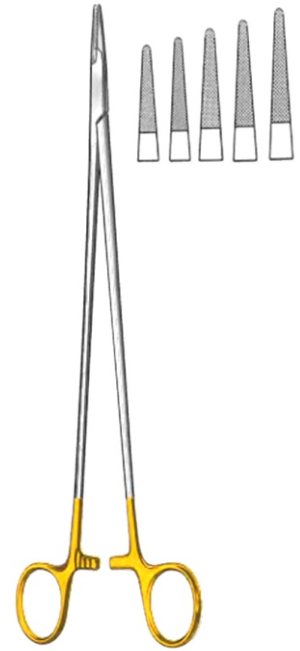

20-642-18

20-642-20

20-642-23

20-643-20

20-672-14

20-672-16

20-672-19

- | | | |
|-------------|---|---------|
| EV-25184-24 | MAYO-HEGAR Needle Holder, T.C. Inlays, (24cm) | 9" |
| EV-25184-26 | MAYO-HEGAR Needle Holder, T.C. Inlays, (26cm) | 10-1/2" |
| EV-25254-27 | MAYO-HEGAR Needle Holder, T.C. Inlays, (27cm) | 12" |
| EV-25324-18 | SAROT Needle Holder, Light Model, T.C. Inlays, (18.4cm) | 7-1/4" |
| EV-25414-14 | OLSEN-HEGAR Needle Holder, T.C. Inlays, (14cm) | 5-1/2" |
| EV-25414-17 | OLSEN-HEGAR Needle Holder, T.C. Inlays, (16.5cm) | 6-1/2" |
| EV-25414-18 | OLSEN-HEGAR Needle Holder, T.C. Inlays, (19.1cm) | 7-1/2" |

EV-25214-18

EV-25214-26

EV-25214-30

EV-25224-15

EV-25224-18

EV-25452-14

EV-25452-24

- | | | |
|-------------|--|---------|
| EV-25214-18 | CRILE-WOOD (DeBakey) Needle Holder, T.C. Inlays, (17.8cm) | 7" |
| EV-25214-26 | CRILE-WOOD (DeBakey) Needle Holder, T.C. Inlays, (26.7cm) | 10-1/2" |
| EV-25214-30 | CRILE-WOOD (DeBakey) Needle Holder, T.C. Inlays, (30.5cm) | 12" |
| EV-25224-15 | KALMAN (RYDER) Needle Holder, Serrated Jaws, T.C. Inlays, (15.2cm) | 6" |
| EV-25224-18 | KALMAN (RYDER) Needle Holder, Serrated Jaws, T.C. Inlays, (17.8cm) | 7" |
| EV-25452-14 | MATHIEU Needle Holder, With Spring Handles, T.C., Inlays, (14cm) | 5-1/2" |
| EV-25452-24 | MATHIEU Needle Holder, With Spring Handles, T.C., Inlays, (24cm) | 10" |